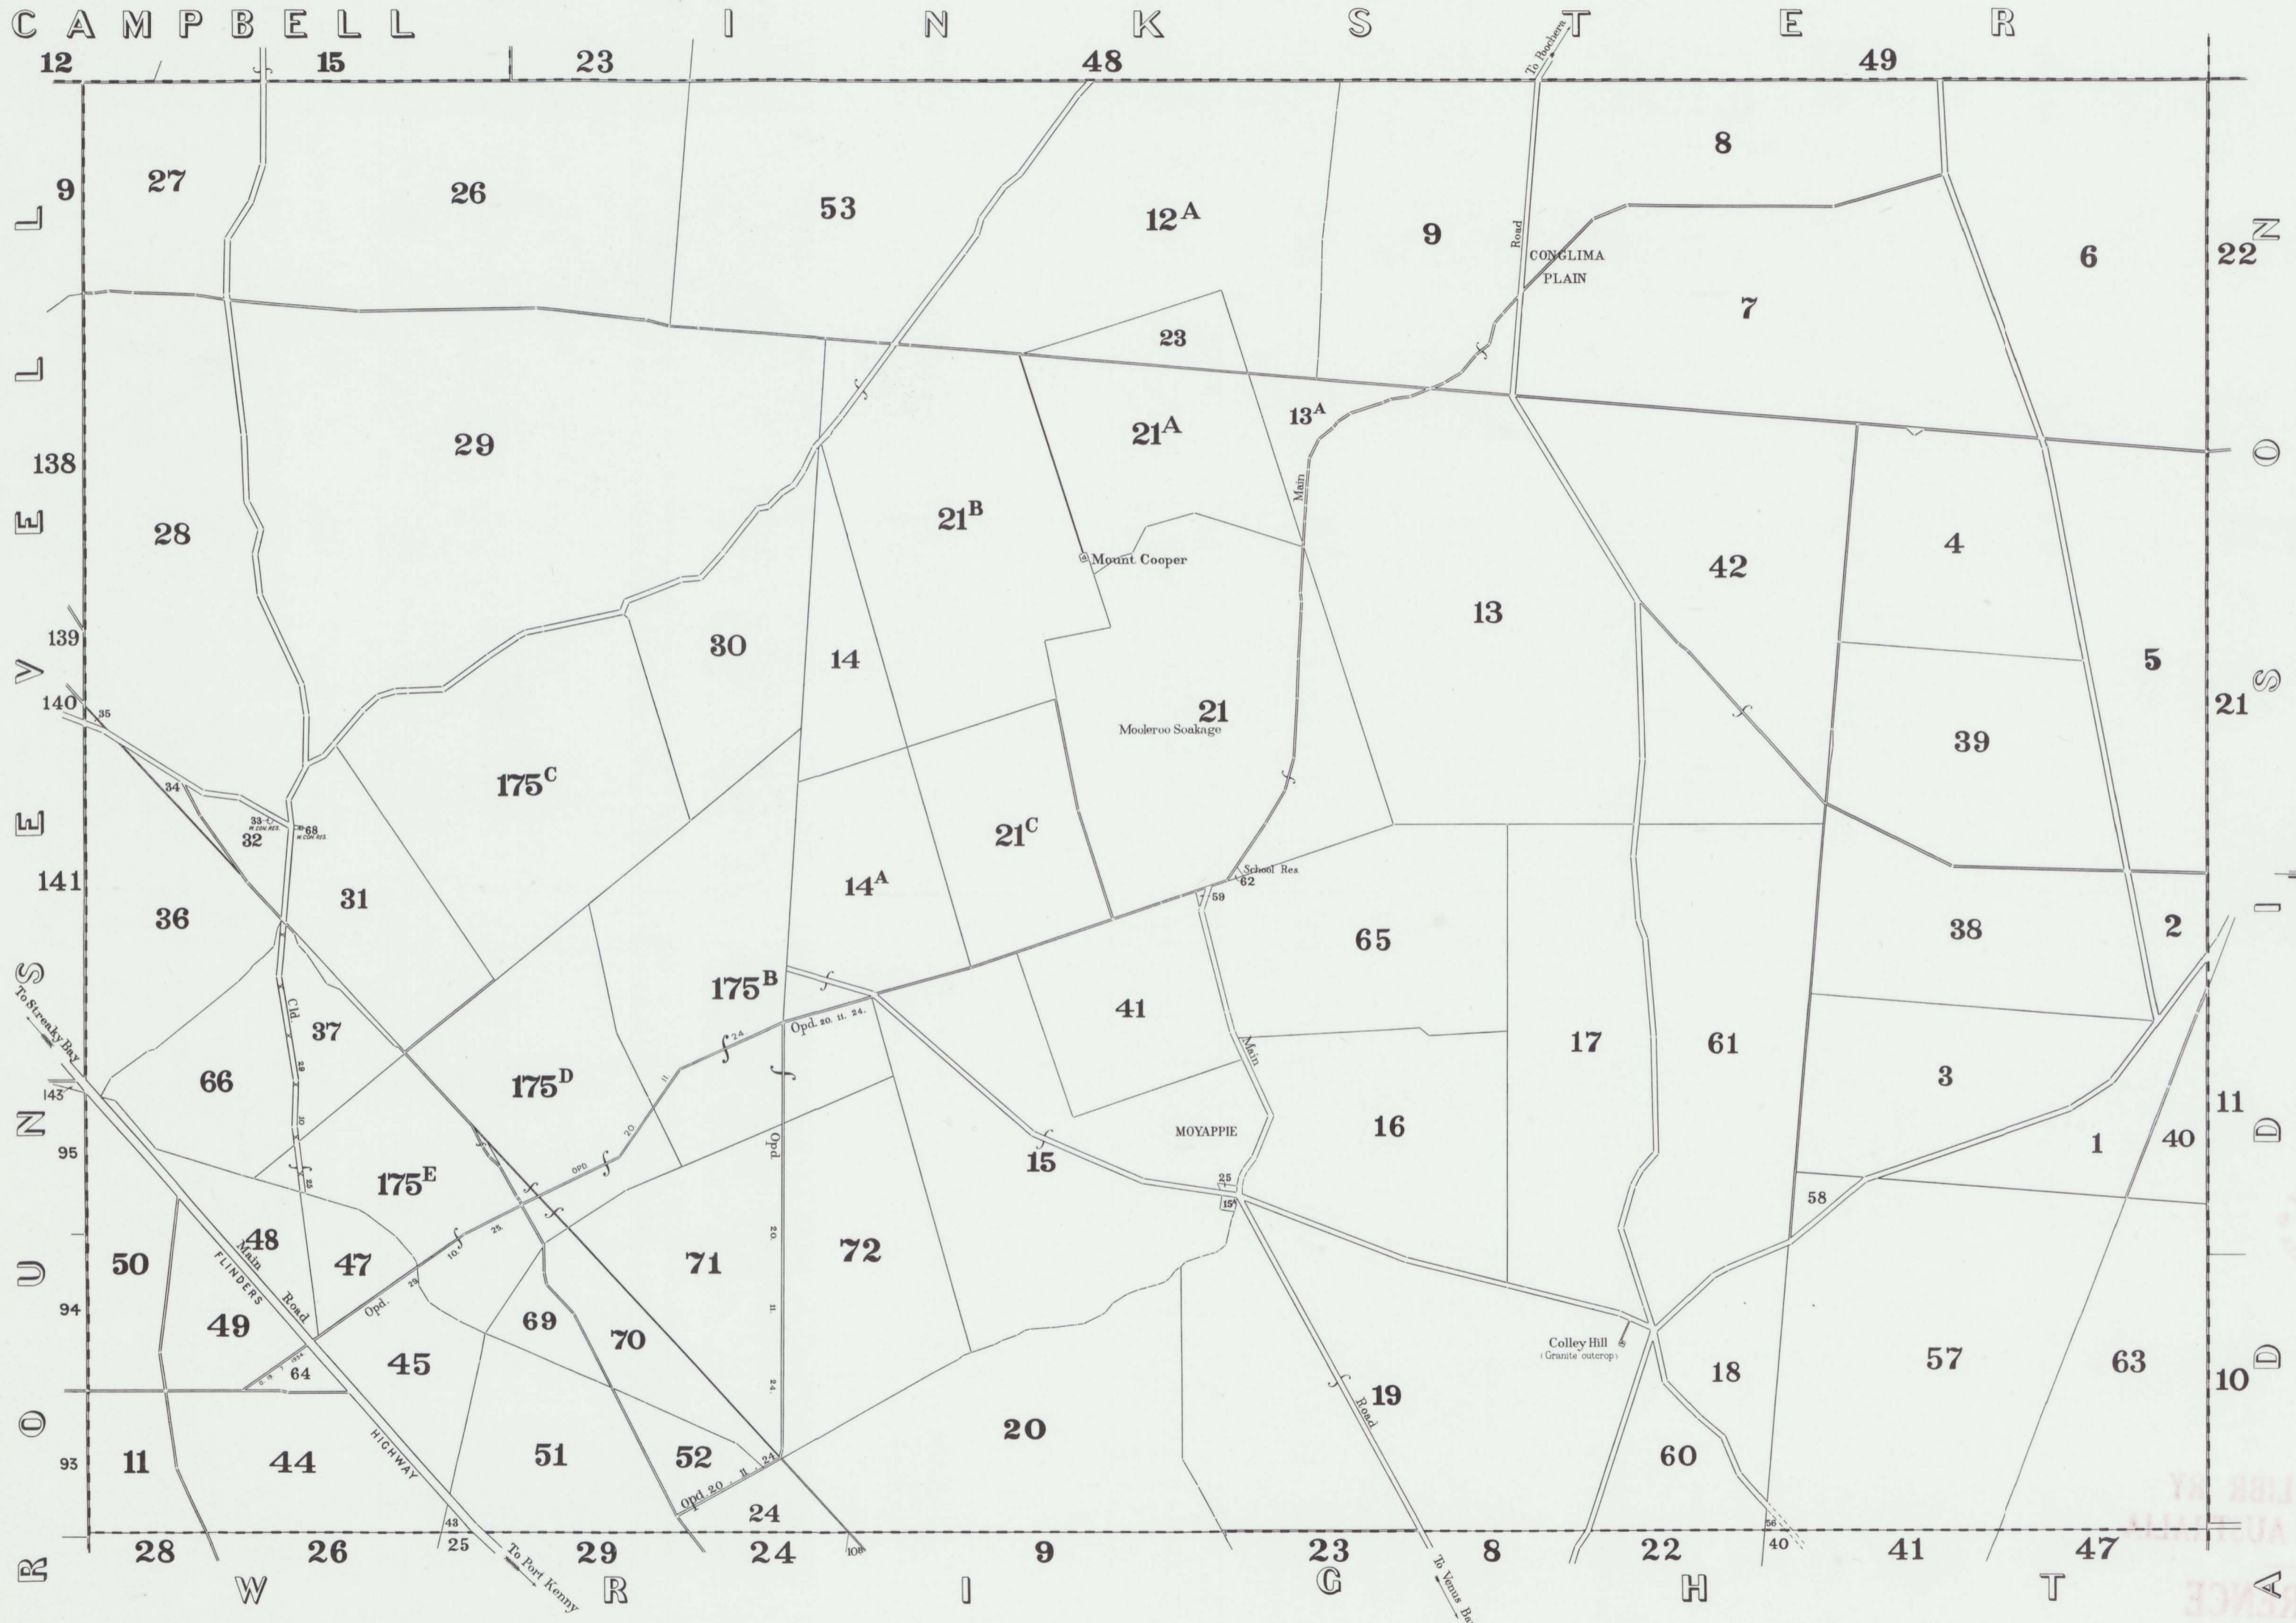

WITERA CO ROBINSON

NOT TO BE LENT
WITERA
MAP COLLECTION
REFERENCE
PUBLIC LIBRARY
OF SOUTH AUSTRALIA

WITERA 1962