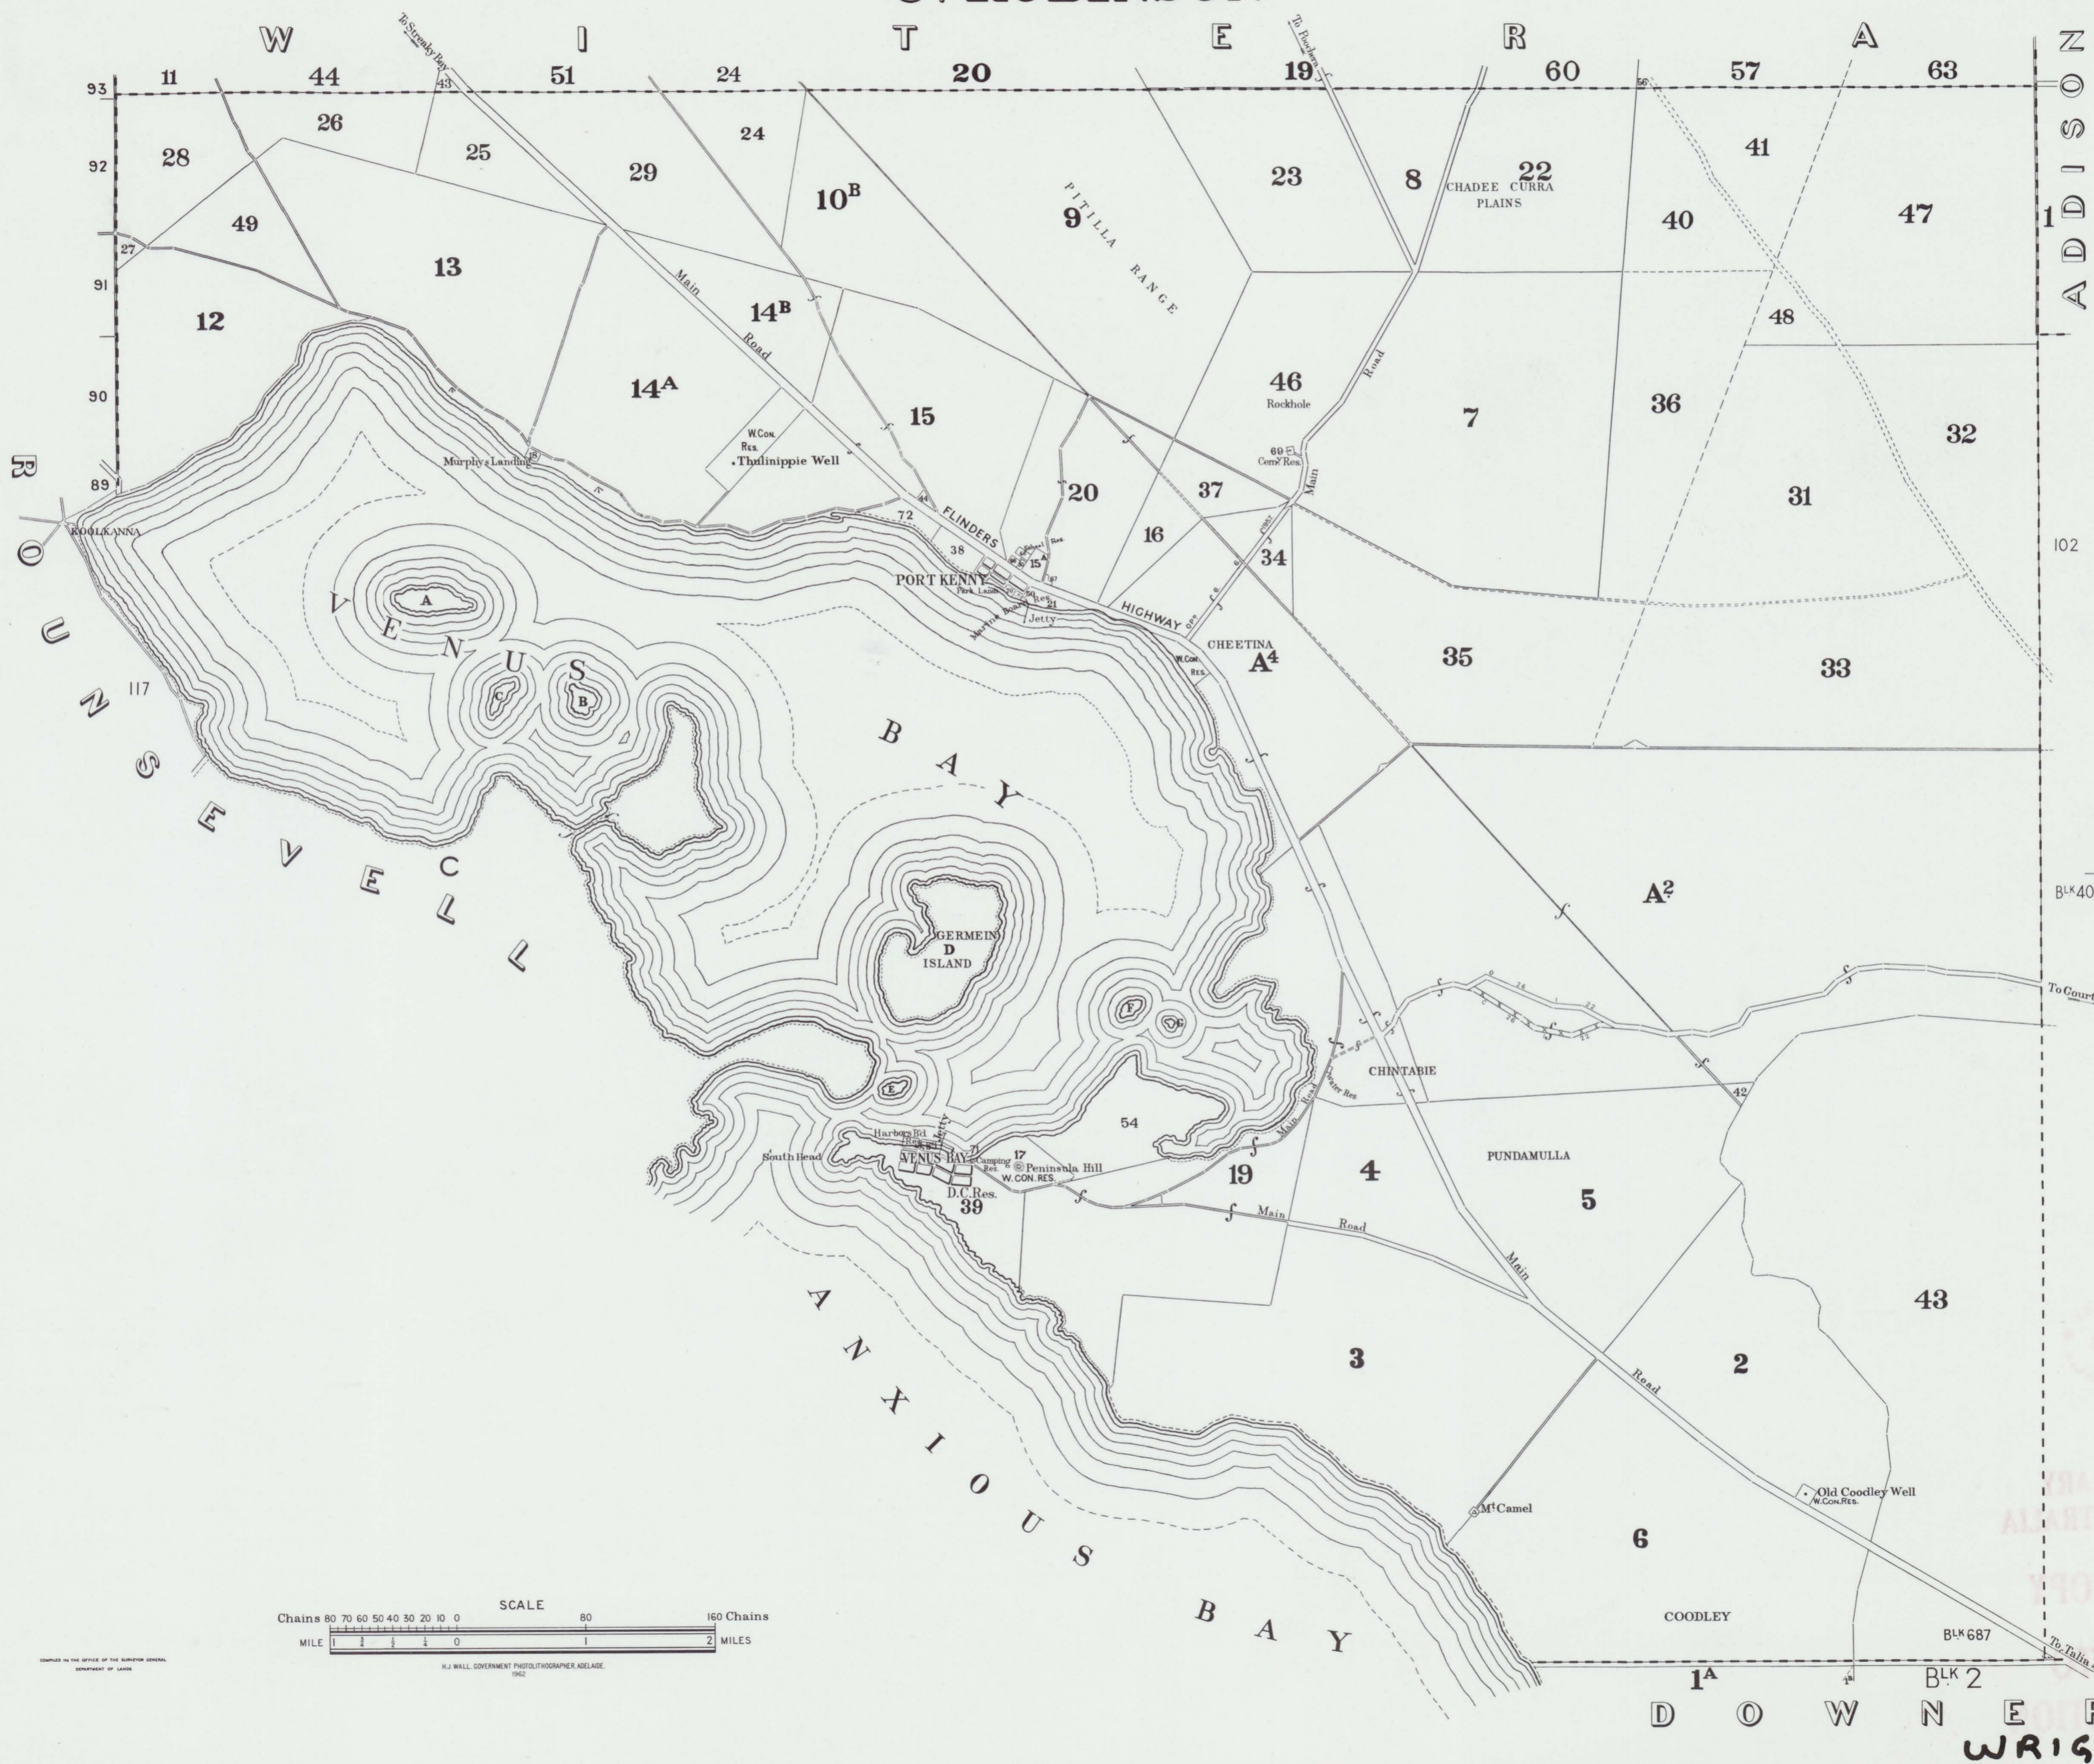

WRIGHT CO ROBINSON

STATE OF SOUTH AUSTRALIA
PUBLIC LIBRARY
LEADING COPY
RETURN TO
MAP COLLECTION