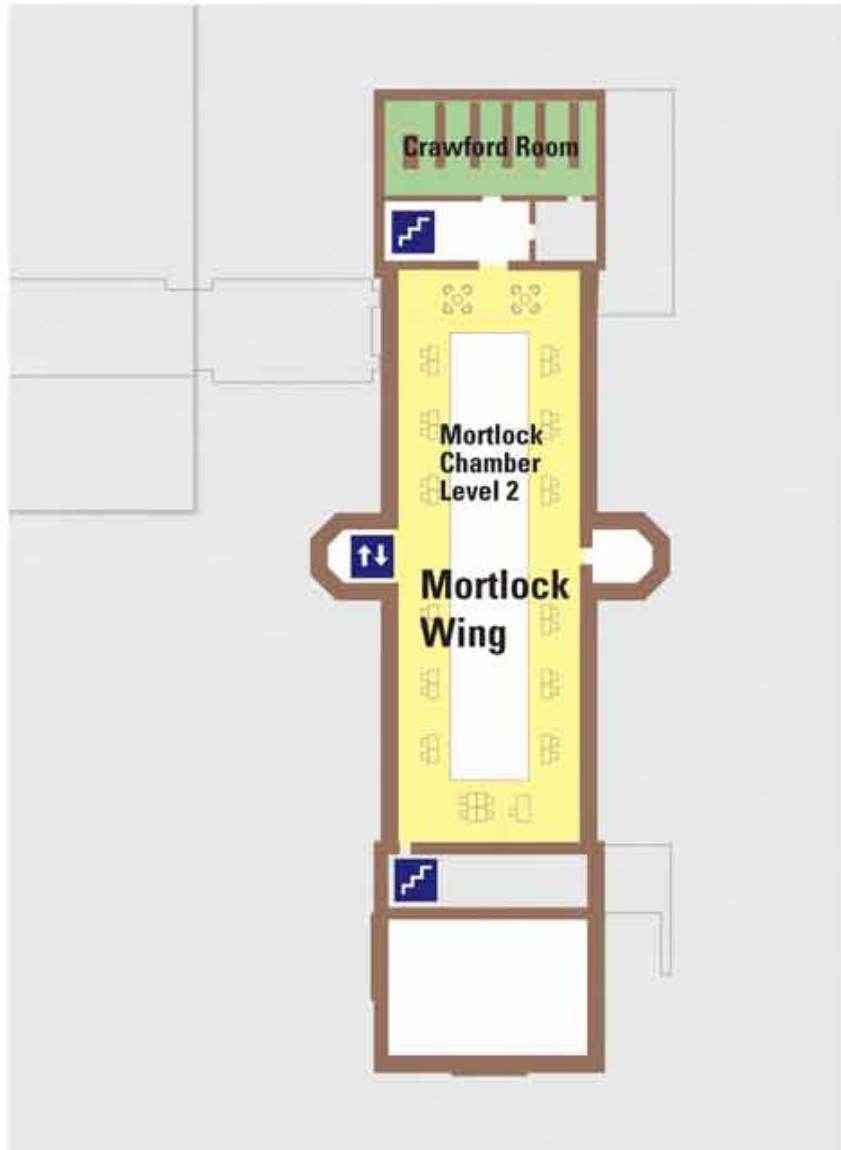

Ground Level

-  Entry point
-  Lift
-  Stairs
-  Female Toilet
-  Male Toilet
-  Disability Toilet
-  Tea Kitchen
-  Kitchen
-  Staff facilities
-  Staff Entrances
- SE3**
-  **Spence Wing**
-  Glass Entry Foyer
-  **Institute Building**
-  Circulating Library
-  Lecture Theatre
-  Training Room
-  **Mortlock Wing**
-  Conservation Studio
- Types of spaces**
-  Function Areas - all times
-  Function Areas - AH only
-  Meeting Rooms
-  Training Spaces
-  Tour Spaces

Level 1

- Entry point
- Lift
- Stairs
- Female Toilet
- Male Toilet
- Disability Toilet
- Tea Kitchen
- Kitchen
- Staff facilities
- Staff Entrances
- SE3**
- Spence Wing**
- Treasures Wall area
- Bastyan Walkway
- Institute Building**
- Morgan Thomas Boardroom
- Morgan Thomas Meeting Rooms 1 and 2
- Mortlock Wing**
- Mortlock Chamber Levels 1 and 2
- Jervis Room
- Crawford Room
- Symon Library
- Types of spaces**
- Function Areas - all times
- Function Areas - AH only
- Meeting Rooms
- Training Spaces
- Tour Spaces

Level 2

Level 3