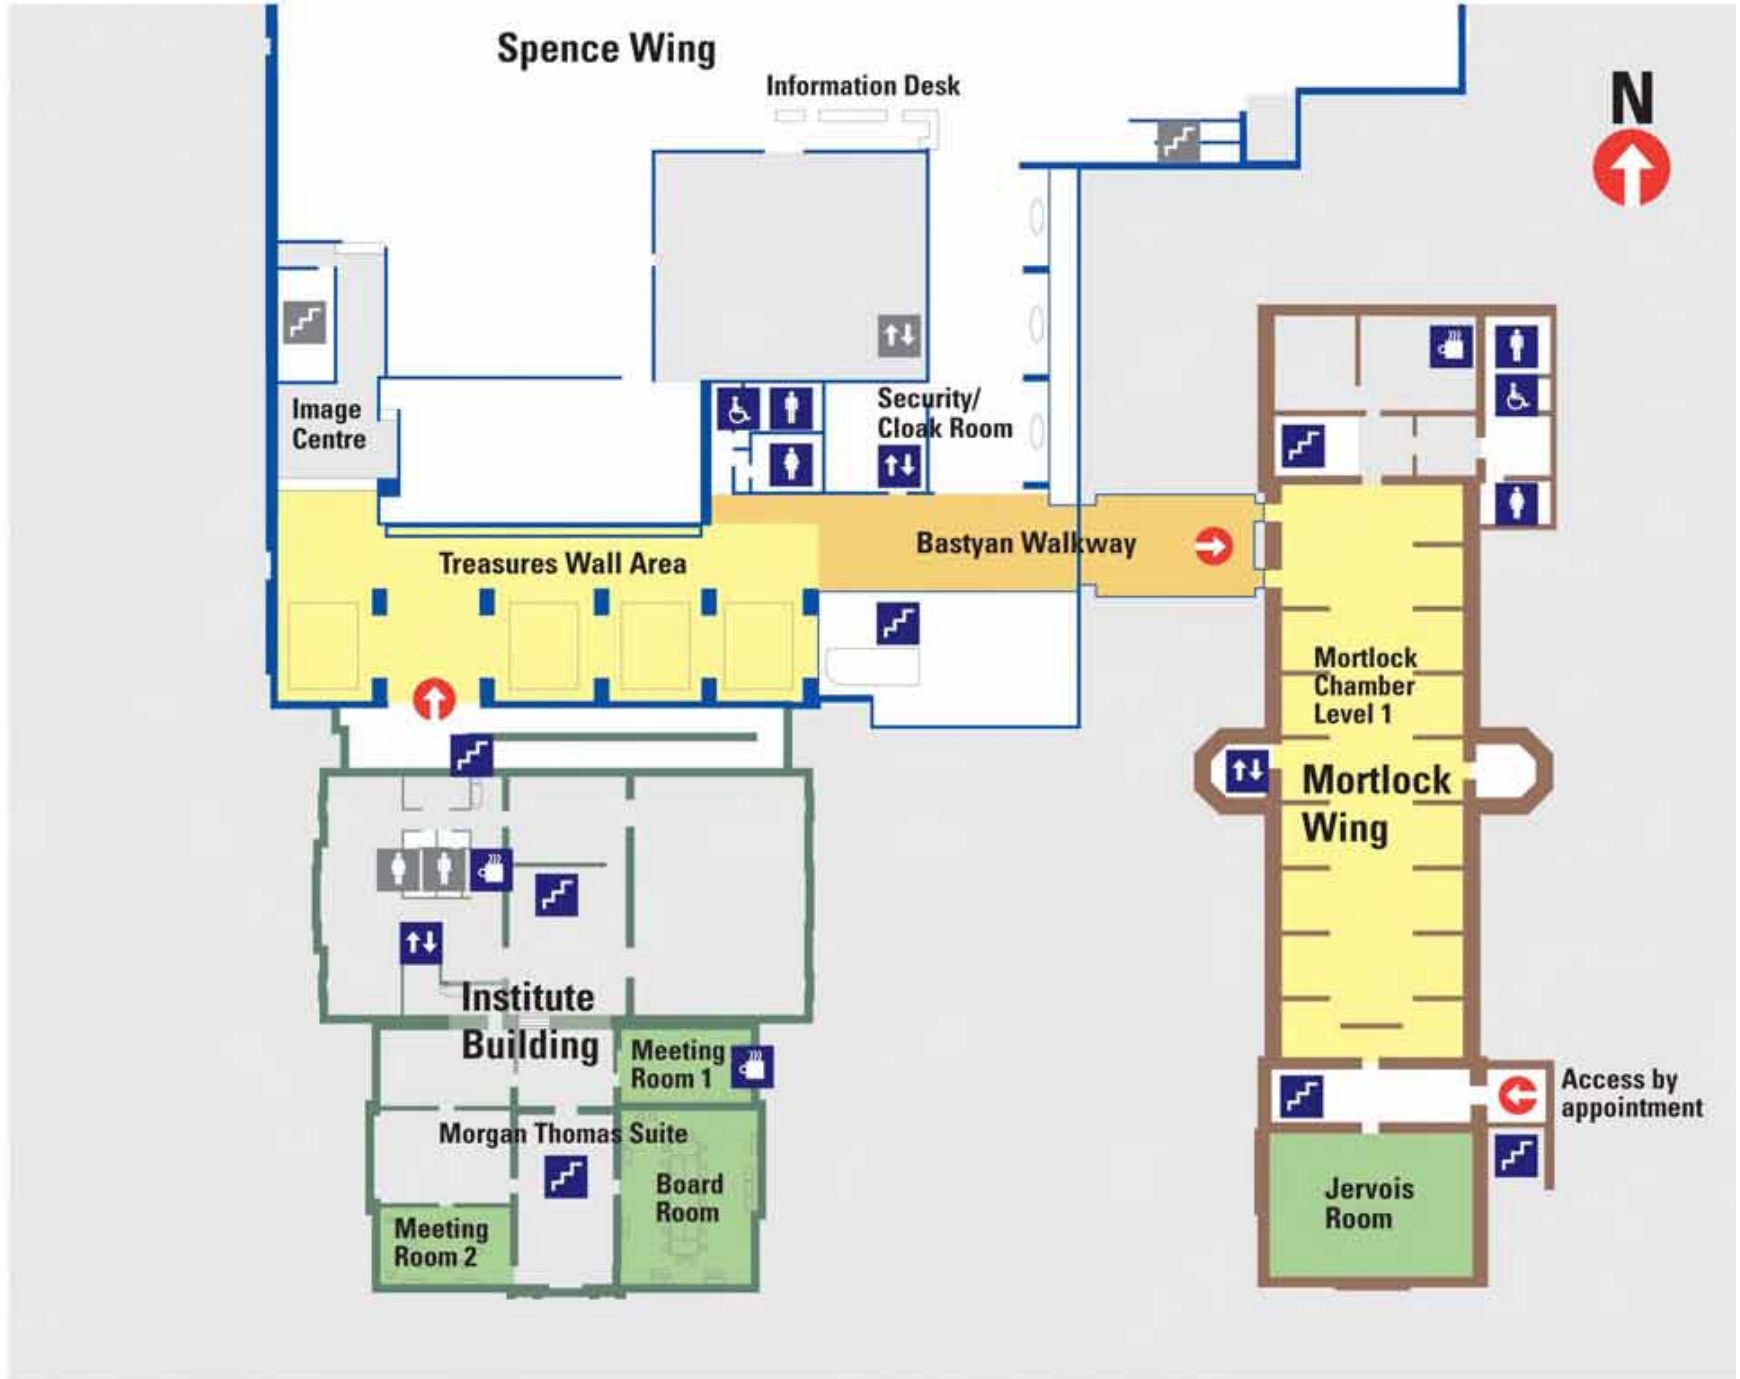

Ground Level

-  Entry point
-  Lift
-  Stairs
-  Female Toilet
-  Male Toilet
-  Disability Toilet
-  Tea Kitchen
-  Kitchen
-  Staff facilities
-  Staff Entrances
- SE3**
-  **Spence Wing**
-  Glass Entry Foyer
-  **Institute Building**
-  Circulating Library
-  Lecture Theatre
-  Training Room
-  **Mortlock Wing**
-  Conservation Studio
- Types of spaces**
-  Function Areas - all times
-  Function Areas - AH only
-  Meeting Rooms
-  Training Spaces
-  Tour Spaces

Level 1

- Entry point
- Lift
- Stairs
- Female Toilet
- Male Toilet
- Disability Toilet
- Tea Kitchen
- Kitchen
- Staff facilities
- Staff Entrances
- SE3**
- Spence Wing**
- Treasures Wall area
- Bastyan Walkway
- Institute Building**
- Morgan Thomas Boardroom
- Morgan Thomas Meeting Rooms 1 and 2
- Mortlock Wing**
- Mortlock Chamber Levels 1 and 2
- Jervis Room
- Crawford Room
- Symon Library
- Types of spaces**
- Function Areas - all times
- Function Areas - AH only
- Meeting Rooms
- Training Spaces
- Tour Spaces

Level 2

Level 3